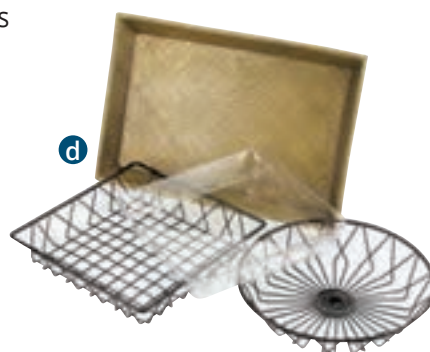

a Madera Merchandisers *New*

Shelves Adjustable to Sit Straight or Slanted.

ITEM	DESCRIPTION	LIST PRICE
3494-2-99	12Wx12Dx21H	$230.00 ea
3494-3-99	12Wx12Dx31H	280.00 ea

b Madera Merchandiser *New*

Trays are Removable.

ITEM	DESCRIPTION	LIST PRICE
3448-99	16½Wx15½Dx12H	$300.00 ea

c Square Wire Merchandisers

Includes Baskets.

ITEM	DESCRIPTION	LIST PRICE
1293-2	12Wx15Dx15H	$131.70 ea
1293-3	12Wx19Dx20H	183.20 ea

d Trays and Baskets

ITEM	DESCRIPTION	LIST PRICE
1290TRAY	18Wx12D - Bamboo	$54.20 ea
1291TRAY	18Wx12D - Wire	54.20 ea
1292TRAY	12" DIA Wire Basket	46.50 ea
1293TRAY	12" SQ Wire Basket	43.90 ea

e Round Wire Merchandisers

Includes Baskets.

ITEM	DESCRIPTION	LIST PRICE
1292-2	12Wx15Dx15H	$140.70 ea
1292-3	12Wx18Dx22H	191.00 ea

f Rectangular Wire Merchandisers

Includes Baskets.

ITEM	DESCRIPTION	LIST PRICE
1291-2	18Wx15Dx15H	$160.10 ea
1291-3	18Wx22Dx20H	214.20 ea

1292-3